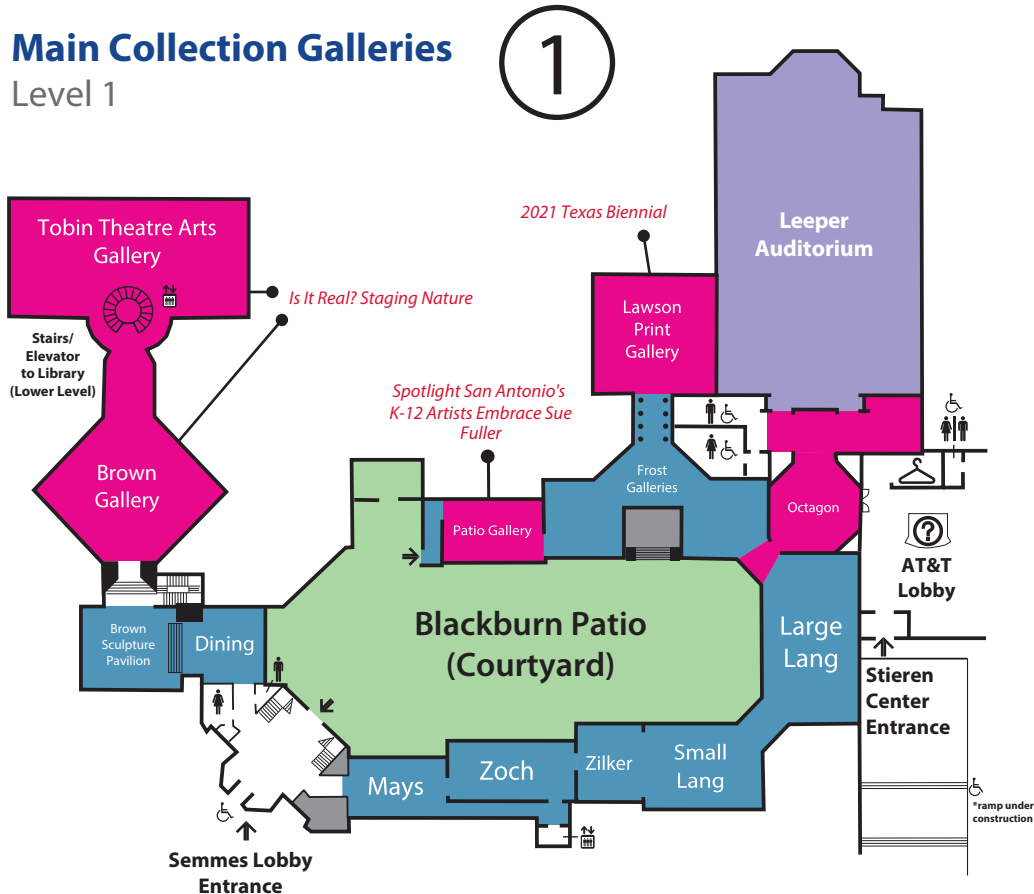

Stieren Center for Exhibitions

Level 1/Entrance

Stieren Center for Exhibitions

Lower Level

- McNay Collection
- Program Spaces
- Outdoors
- Rotating Exhibitions

- ① Level 1
- Ⓛ Lower Level
- ② Level 2
- ♿ Accessible Area/Entrance
- ♿ Restroom
- 📺 Elevator
- ❓ Information Desk
- 👔 Coat Room

Main Collection Galleries

Level 1

Main Collection Galleries

Upstairs/Level 2